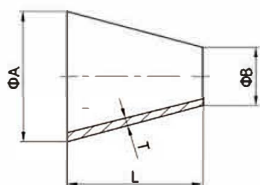

Concentric Reducer

I.L31

Size	A	B	T	L
26.9×17.3	26.9	17.3	1.6	38
26.9×21.3	26.9	21.3	2.0	38
33.7×21.3	33.7	21.3	2.0	51
33.7×26.9	33.7	26.9	2.0	51
42.4×21.3	42.4	21.3	2.0	51
42.4×26.9	42.4	26.9	2.0	51
42.4×33.7	42.4	33.7	2.0	51
48.3×21.3	48.3	21.3	2.0	64
48.3×26.9	48.3	26.9	2.0	64
48.3×33.7	48.3	33.7	2.0	64
48.3×42.4	48.3	42.4	2.0	64
60.3×26.9	60.3	26.9	2.0	76
60.3×33.7	60.3	33.7	2.0	76
60.3×42.4	60.3	42.4	2.0	76
60.3×48.3	60.3	48.3	2.0	76
76.1×33.7	76.1	33.7	2.0	89
76.1×42.4	76.1	42.4	2.0	89
76.1×48.3	76.1	48.3	2.0	89
76.1×60.3	76.1	60.3	2.0	89
88.9×42.4	88.9	42.4	2.3	89
88.9×48.3	88.9	48.3	2.3	89
88.9×60.3	88.9	60.3	2.3	89
88.9×76.1	88.9	76.1	2.3	89
101.6×42.4	101.6	42.4	2.3	102
101.6×48.3	101.6	48.3	2.3	102
101.6×60.3	101.6	60.3	2.3	102
101.6×76.1	101.6	76.1	2.3	102
101.6×88.9	101.6	88.9	2.3	102
114.3×48.3	114.3	48.3	2.3	102
114.3×60.3	114.3	60.3	2.3	102
114.3×76.1	114.3	76.1	2.3	102
114.3×88.9	114.3	88.9	2.3	102
114.3×101.6	114.3	101.6	2.3	102