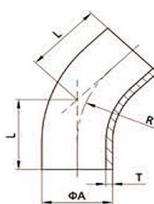

90° Elbow Without Straight-End

AS.2WK-90°

Size	A	T	R	L
1/2"	12.7	1.6	19.05	19.05
3/4"	19.05	1.6	28.58	28.58
1"	25.4	1.6	38.10	38.10
1 1/4"	31.8	1.6	47.70	47.63
1 1/2"	38.1	1.6	57.15	57.15
2"	50.8	1.6	76.20	76.20
2 1/2"	63.5	1.6	95.25	95.25
3"	76.2	1.6	114.30	114.30
4"	101.6	2.0	152.40	152.40
5"	127.0	2.8	190.50	190.50
6"	152.4	2.8	228.60	228.60

90° Elbow With Straight-End

AS.L2WS-90°

Size	A	T	R	L
1/2"	12.7	1.6	19.05	49.1
3/4"	19.05	1.6	28.58	58.6
1"	25.4	1.6	38.10	68.1
1 1/4"	31.8	1.6	47.70	77.7
1 1/2"	38.1	1.6	57.15	87.0
2"	50.8	1.6	76.20	106.2
2 1/2"	63.5	1.6	95.25	125.0
3"	76.2	1.6	114.30	144.3
4"	101.6	2.0	152.40	182.4
5"	127.0	2.8	190.50	230.5
6"	152.4	2.8	228.60	268.6

45° Elbow With Straight-End

AS.L2WS-45°

Size	A	T	R	L
1/2"	12.7	1.6	19.05	37.9
3/4"	19.05	1.6	28.58	41.8
1"	25.4	1.6	38.10	45.6
1 1/4"	31.8	1.6	47.70	49.7
1 1/2"	38.1	1.6	57.15	53.4
2"	50.8	1.6	76.20	61.5
2 1/2"	63.5	1.6	95.25	69.2
3"	76.2	1.6	114.30	77.4
4"	101.6	2.0	152.40	92.8
5"	127.0	2.8	190.50	118.9
6"	152.4	2.8	228.60	134.7