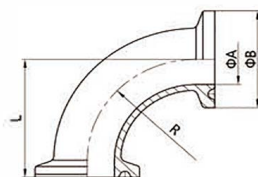

90° Elbow With Clamp

II.2CMP-90°

Size	A	B	R	L
Ø25	22.4	50.5	33.5	54.5
Ø32	28.8	50.5	38.0	59.0
Ø38	35.1	50.5	48.5	69.5
Ø45	42.0	64.0	54.0	75.0
Ø51	47.8	64.0	60.5	81.5
Ø57	54.0	77.5	68.0	89.0
Ø63	59.5	77.5	83.5	104.5
Ø76	72.2	91.0	88.5	109.5
Ø89	85.0	106.0	103.5	124.5
Ø102	97.6	119.0	127.0	148.0