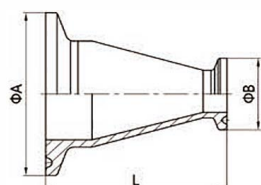

Concentric Reducer With Clamp

II.31CMP

Size	A	B	L
Ø25-Ø19	50.	34.0	80.0
Ø32-Ø25	50.	50.5	92.0
Ø38-Ø25	50.	50.5	92.0
Ø38-Ø32	50.	50.5	109.0
Ø51-Ø25	64.	50.5	109.0
Ø51-Ø32	64.	50.5	109.0
Ø51-Ø38	64.	50.5	109.0
Ø63-Ø25	77.5	50.5	109.0
Ø63-Ø38	77.5	50.5	109.0
Ø63-Ø51	77.5	64.0	109.0
Ø76-Ø38	91.0	50.5	109.0
Ø76-Ø51	91.0	64.0	109.0
Ø76-Ø63	91.0	77.5	109.0
Ø89-Ø51	106.0	64.0	109.0
Ø89-Ø63	106.0	77.5	109.0
Ø89-Ø76	106.0	91.0	109.0
Ø102-Ø51	119.0	64.0	129.0
Ø102-Ø63	119.0	77.5	129.0
Ø102-Ø76	119.0	91.0	129.0
Ø102-Ø89	119.0	106.0	129.0