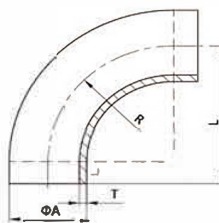

90° Elbow With Clamp

A.2CMP

Size	A	B	R	L
1/2"	9.4	25.2	19.05	31.75
3/4"	15.75	25.2	28.58	41.28
1"	22.1	50.5	38.10	50.80
1 1/4"	28.45	50.5	47.63	60.30
1 1/2"	34.8	50.5	57.15	69.90
2"	47.5	64.0	76.20	88.90
2 1/2"	60.2	77.5	95.25	107.95
3"	72.9	91.0	114.30	127.00
4"	97.38	119.0	152.40	168.20

45° Expanding Elbow

A.LS2WS-45°

Size	A	T	R	L
1"	25.4	1.6	38.1	40.77
1 1/2"	38.1	1.6	57.2	48.66
2"	50.8	1.6	76.2	61.55
2 1/2"	63.5	1.6	84.0	74.43
3"	76.2	1.6	96.0	85.32
4"	101.6	2.0	110.0	101.09

90° Expanding Elbow

A.LS2WS-90°

Size	A	T	R	L
1"	25.4	1.6	38.1	65
1 1/2"	38.1	1.6	57.15	85
2"	50.8	1.6	76.2	110
2 1/2"	63.5	1.6	95.75	135.3
3"	76.2	1.6	114.3	155.2
4"	101.6	2.0	152.4	195.0

Long Tee

A.7W

Size	A	T	L1	L
1/2"	12.7	1.65	38.1	76.2
3/4"	19.05	1.65	47.6	95.2
1"	25.4	1.65	47.6	95.2
1 1/4"	31.75	1.65	50.8	101.6
1 1/2"	38.1	1.65	57.2	114.4
2"	50.8	1.65	76.2	152.4
2 1/2"	63.5	1.65	76.2	152.4
3"	76.2	1.65	82.6	165.2
4"	101.6	2.11	98.4	196.8