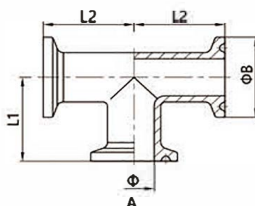

Short Tee With Clamp

A.9MP

Size	A	B	L1	L2
1/2"	25.2	9.4	36.5	73.0
3/4"	25.2	15.75	38.1	76.2
1"	50.5	22.1	41.3	82.6
1 1/4"	50.5	28.45	49.2	98.4
1 1/2"	50.5	34.8	54.8	109.6
2"	64.0	47.5	65.1	130.2
2 1/2"	77.5	60.2	72.2	144.4
3"	91.0	72.9	78.6	157.2
4"	119.0	97.38	103.1	206.2