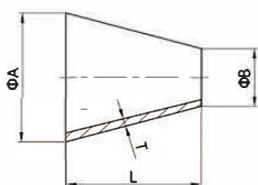

Concentric Reducer

I.L31

Size	A	B	T	L
26.9×17.3	26.9	17.3	1.6	38
26.9×21.3	26.9	21.3	2.0	38
33.7×21.3	33.7	21.3	2.0	51
33.7×26.9	33.7	26.9	2.0	51
42.4×21.3	42.4	21.3	2.0	51
42.4×26.9	42.4	26.9	2.0	51
42.4×33.7	42.4	33.7	2.0	51
48.3×21.3	48.3	21.3	2.0	64
48.3×26.9	48.3	26.9	2.0	64
48.3×33.7	48.3	33.7	2.0	64
48.3×42.4	48.3	42.4	2.0	64
60.3×26.9	60.3	26.9	2.0	76
60.3×33.7	60.3	33.7	2.0	76
60.3×42.4	60.3	42.4	2.0	76
60.3×48.3	60.3	48.3	2.0	76
76.1×33.7	76.1	33.7	2.0	89
76.1×42.4	76.1	42.4	2.0	89
76.1×48.3	76.1	48.3	2.0	89
76.1×60.3	76.1	60.3	2.0	89
88.9×42.4	88.9	42.4	2.3	89
88.9×48.3	88.9	48.3	2.3	89
88.9×60.3	88.9	60.3	2.3	89
88.9×76.1	88.9	76.1	2.3	89
101.6×42.4	101.6	42.4	2.3	102
101.6×48.3	101.6	48.3	2.3	102
101.6×60.3	101.6	60.3	2.3	102
101.6×76.1	101.6	76.1	2.3	102
101.6×88.9	101.6	88.9	2.3	102
114.3×48.3	114.3	48.3	2.3	102
114.3×60.3	114.3	60.3	2.3	102
114.3×76.1	114.3	76.1	2.3	102
114.3×88.9	114.3	88.9	2.3	102
114.3×101.6	114.3	101.6	2.3	102