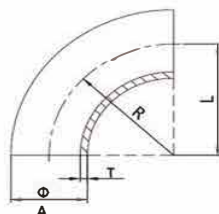

90° Elbow Without Straight-End

BS.2WK-90°

Size	A	T	R	L
1"	25.4	1.6	38.10	43.5
1 1/2"	38.1	1.6	57.15	63.5
2"	50.8	1.6	76.20	88.5
2 1/2"	63.5	1.6	95.25	113.5
3"	76.2	1.6	114.30	133.5
4"	101.6	2.0	152.40	173.5