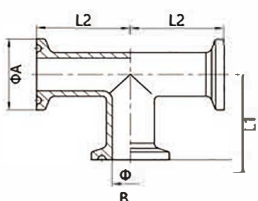

Pulling Tee

A.ES7WWW

Size	A	T	L1	L
1"	25.4	1.65	16	95.2
1 1/2"	38.1	1.65	22	114.4
2"	50.8	1.65	29	152.4
2 1/2"	63.5	1.65	35	152.4
3"	76.2	1.65	41	165.2
4"	101.6	2.11	54	196.8

Pulling Tee With Clamp

A.7RMP

Size	A	B	L1	L2
1"	50.5	22.1	28.7	60.6
1 1/2"	50.5	34.8	34.7	69.9
2"	64.0	47.5	41.7	88.9
2 1/2"	77.5	60.2	47.7	88.9
3"	91.0	72.9	53.7	95.3
4"	119.0	97.38	66.7	114.2

180° Elbow With Clamp

A.3CMP

Size	A	B	R	L
1"	22.1	50.5	38.1	50.8
1 1/2"	34.8	50.5	57.15	69.85
2"	47.5	64.0	76.2	88.9
2 1/2"	60.2	77.5	95.25	107.95
3"	72.9	91.0	114.30	127.0
4"	97.38	119.0	152.40	168.2

180° Elbow

A.3WS-180°

Size	A	T	R	L
1"	25.4	1.65	38.10	76.20
1 1/4"	31.75	1.65	47.63	95.26
1 1/2"	38.1	1.65	57.15	114.30
2"	50.8	1.65	76.20	152.40
2 1/2"	63.5	1.65	95.25	190.50
3"	76.2	1.65	114.30	228.60
4"	101.6	2.11	152.40	304.80