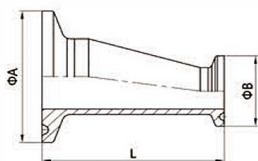

Eccentric Tee With Clamp

II.32CMP

Size	A	B	L
Ø25-Ø19	50.5	34.0	80.0
Ø32-Ø25	50.5	50.5	92.0
Ø38-Ø25	50.5	50.5	92.0
Ø38-Ø32	50.5	50.5	109.0
Ø51-Ø25	64.0	50.5	109.0
Ø51-Ø32	64.0	50.5	109.0
Ø51-Ø38	64.0	50.5	109.0
Ø63-Ø25	77.5	50.5	109.0
Ø63-Ø38	77.5	50.5	109.0
Ø63-Ø51	77.5	64.0	109.0
Ø76-Ø38	91.0	50.5	109.0
Ø76-Ø51	91.0	64.0	109.0
Ø76-Ø63	91.0	77.5	109.0
Ø89-Ø51	106.0	64.0	109.0
Ø89-Ø63	106.0	77.5	109.0
Ø89-Ø76	106.0	91.0	109.0
Ø102-Ø51	119.0	64.0	129.0
Ø102-Ø63	119.0	77.5	129.0
Ø102-Ø76	119.0	91.0	129.0
Ø102-Ø 89	119.0	106.0	129.0