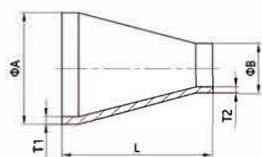

Concentric Reducer With Straight-End

II.SL31

Size	A	T1	B×T2	L2
Φ25-Φ19	25.4	1.5	19.05×1.5	38.0
Φ32-Φ25	31.8	1.5	25.4×1.5	50.0
Φ38-Φ25	38.1	1.5	25.4×1.5	50.0
Φ38-Φ32	38.1	1.5	31.8×1.5	50.0
Φ51-Φ25	50.8	1.5	25.4×1.5	67.0
Φ51-Φ32	50.8	1.5	31.8×1.5	67.0
Φ51-Φ38	50.8	1.5	38.1×1.5	67.0
Φ63-Φ25	63.5	2.0	25.4×1.5	67.0
Φ63-Φ38	63.5	2.0	38.1×1.5	67.0
Φ63-Φ51	63.5	2.0	50.8×1.5	67.0
Φ76-Φ38	76.2	2.0	38.1×1.5	67.0
Φ76-Φ51	76.2	2.0	50.8×1.5	67.0
Φ76-Φ63	76.2	2.0	63.5×2.0	67.0
Φ89-Φ51	89.0	2.0	50.8×1.5	67.0
Φ89-Φ63	89.0	2.0	63.5×2.0	67.0
Φ89-Φ76	89.0	2.0	76.2×2.0	67.0
Φ102-Φ51	101.6	2.0	50.8×1.5	87.0
Φ102-Φ63	101.6	2.0	63.5×2.0	87.0
Φ102-Φ76	101.6	2.0	76.2×2.0	87.0
Φ102-Φ89	101.6	2.0	89.0×2.0	87.0