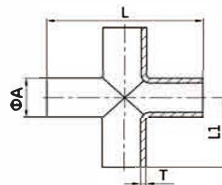

45° Elbow With Clamp

S.2KMP

Size	A	B	R	L
25	22.5	50.5	37.50	28.23
32	29.5	50.5	48.00	32.58
38	35.5	50.5	57.00	36.31
51	48.5	64.0	76.50	44.39
63.5	60.5	77.5	95.25	52.15
76	72.9	91.0	114.15	59.98
101.6	97.6	119.0	152.10	78.80
104	100.0	119.0	152.10	78.80

90° Elbow With Clamp

S.2CMP

Size	A	T	R	L
25	22.5	50.5	37.50	50.20
32	29.5	50.5	48.00	60.70
38	35.5	50.5	57.00	69.70
51	48.5	64.0	76.50	89.20
63.5	60.5	77.5	95.25	107.95
76	72.9	91.0	114.15	126.85
101.6	97.6	119.0	152.10	167.90
104	100.0	119.0	152.10	167.90

Cross

S.L9WWWW

Size	A	T	L1	L
25	25	1.25	55	110
32	32	1.25	62	124
38	38	1.25	70	140
51	51	1.25	82	164
63.5	63.5	1.50	105	210
76	76.1	1.60	110	220
101.6	101.6	2.00	150	300
104	104.0	2.00	150	300

Pulling Cross