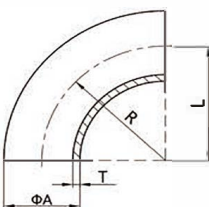

90° Elbow Without Straight-End

II.2WK-90°

Size	A	T	R	L
Ø12.7	12.7	1.5	19.1	19.1
Ø19.1	19.1	1.5	28.5	28.5
Ø25	25.4	1.5	33.5	33.5
Ø32	31.8	1.5	38.0	38.0
Ø38	38.1	1.5	48.5	48.5
Ø45	45.0	1.5	54.0	54.0
Ø51	50.8	1.5	60.5	60.5
Ø57	57.0	1.5	68.0	68.0
Ø63	63.5	2.0	83.5	83.5
Ø76	76.2	2.0	88.5	88.5
Ø89	89.0	2.0	103.5	103.5
Ø102	101.6	2.0	127.0	127.0