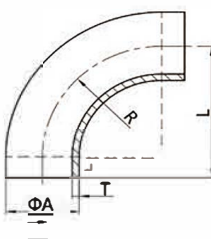

45° Elbow With Straight-End

D.L2WS-45°

Size	A	T	R	L
10	12/13	1.5	26.0	35.8
15	18/19	1.5	35.0	39.5
20	22/23	1.5	40.0	41.6
25	28/29	1.5	50.0	60.7
32	34/35	1.5	55.0	62.8
40	40/41	1.5	60.0	64.9
50	52/53	1.5	70.0	69.0
65	70	2.0	80.0	73.0
80	85	2.0	90.0	92.3
100	104	2.0	100.0	96.4
125	129	2.0	187.5	135.2

90° Elbow With Straight-End

D.L2WS-90°

Size	A	T	R	L
10	12/13	1.5	26.0	51
15	18/19	1.5	35.0	60
20	22/23	1.5	40.0	65
25	28/29	1.5	50.0	90
32	34/35	1.5	55.0	95
40	40/41	1.5	60.0	100
50	52/53	1.5	70.0	110
65	70	2.0	80.0	120
80	85	2.0	90.0	145
100	104	2.0	100.0	155
125	129	2.0	187.5	245

45° Expanding Elbow

D.LS2WS-45°

Size	A	T	R	L
10	12	1.5	26.0	26.4
15	18	1.5	35.0	35.2
20	22	1.5	40.0	38.1
25	28	1.5	50.0	42.8
32	34	1.5	55.0	48.6
40	40	1.5	60.0	52.1
50	52	1.5	70.0	60.3
60	60	1.5	75.0	61.5
65	70	2.0	80.0	63.3
80	85	2.0	90.0	70.3
100	104	2.0	100.0	88.5

90° Expanding Elbow

D.LS2WS-90°

Size	A	T	R	L
10	12	1.5	26.0	38
15	18	1.5	35.0	47
20	22	1.5	40.0	52
25	28	1.5	50.0	70
32	34	1.5	55.0	78
40	40	1.5	60.0	85
50	52	1.5	70.0	97
60	60	1.5	75.0	110
65	70	2.0	80.0	110
80	85	2.0	90.0	118
100	104	2.0	100.0	140
101	101.6	2.0	110.0	150