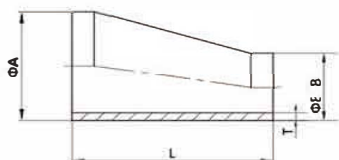

Eccentric Reducer With Straight-End

II.SL32

Size	A	T	B	L2
Ø25-Ø19	25.4	1.5×1.5	19.05	38.0
Ø32-Ø25	31.8	1.5×1.5	25.4	50.0
Ø38-Ø25	38.1	1.5×1.5	25.4	50.0
Ø38-Ø32	38.1	1.5×1.5	31.8	50.0
Ø51-Ø25	50.8	1.5×1.5	25.4	67.0
Ø51-Ø32	50.8	1.5×1.5	31.8	67.0
Ø51-Ø38	50.8	1.5×1.5	38.1	67.0
Ø63-Ø25	63.5	2.0×1.5	25.4	67.0
Ø63-Ø38	63.5	2.0×1.5	38.1	67.0
Ø63-Ø51	63.5	2.0×1.5	50.8	67.0
Ø76-Ø38	76.2	2.0×1.5	38.1	67.0
Ø76-Ø51	76.2	2.0×1.5	50.8	67.0
Ø76-Ø63	76.2	2.0×2.0	63.5	67.0
Ø89-Ø51	89.0	2.0×1.5	50.8	67.0
Ø89-Ø63	89.0	2.0×2.0	63.5	67.0
Ø89-Ø76	89.0	2.0×2.0	76.2	67.0
Ø102-Ø51	101.6	2.0×1.5	50.8	87.0
Ø102-Ø63	101.6	2.0×2.0	63.5	87.0
Ø102-Ø76	101.6	2.0×2.0	76.2	87.0
Ø102-Ø89	101.6	2.0×2.0	89.0	87.0