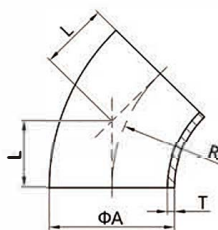

Sanitary pipe fittings

Technical data

Standard	DIN, 3A, SMS, BS, ISO, GB, Macon
Size	1"-6" DN10-DN200 17.2-168.3 Macon43-103
Material grade	304, 304L, 316, 316L
Roughness	1) 180 Grit
	2) 240 Grit
	3) 320 Grit
	4) 420 Grit
	5) Unpolished

45° Elbow Without Straight-End

D.2WK-45°

Size	A	T	R	L
10	12/13	1.5	26.0	10.7
15	18/19	1.5	35.0	14.5
20	22/23	1.5	40.0	16.5
25	28/29	1.5	50.0	20.7
32	34/35	1.5	55.0	22.8
40	40/41	1.5	60.0	24.8
50	52/53	1.5	70.0	29.0
65	70	2.0	80.0	33.2
80	85	2.0	90.0	37.3
100	104	2.0	100.0	41.5
125	129	2.0	187.5	77.5
150	154	2.0	225.0	93.2

90° Elbow Without Straight-End

D.2WK-90°

Size	A	T	R	L
10	12/13	1.5	26.0	26.0
15	18/19	1.5	35.0	35.0
20	22/23	1.5	40.0	40.0
25	28/29	1.5	50.0	50.0
32	34/35	1.5	55.0	55.0
40	40/41	1.5	60.0	60.0
50	52/53	1.5	70.0	70.0
65	70	2.0	80.0	80.0
80	85	2.0	90.0	90.0
100	104	2.0	100.0	100.0
125	129	2.0	187.5	187.5
150	154	2.0	225.0	225.0

45° Elbow With Straight-End

D.L2WS-45°

Size	A	T	R	L
10	12/13	1.5	26.0	35.8
15	18/19	1.5	35.0	39.5
20	22/23	1.5	40.0	41.6
25	28/29	1.5	50.0	60.7
32	34/35	1.5	55.0	62.8
40	40/41	1.5	60.0	64.9
50	52/53	1.5	70.0	69.0
65	70	2.0	80.0	73.0
80	85	2.0	90.0	92.3
100	104	2.0	100.0	96.4
125	129	2.0	187.5	135.2