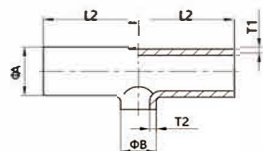

Pull-Type Reducer Tee

S.RS7WWW

Size	A	T1	B×T2	L2
38-25	38	1.5	25×1.5	70
51-25	51	1.5	25×1.5	82
51-38	51	1.5	38×1.5	82
63.5-25	63.5	1.5	25×1.5	105
63.5-38	63.5	1.5	38×1.5	105
63.5-51	63.5	1.5	51×1.5	105
76-25	76.1	2.0	25×1.5	110
76-38	76.1	2.0	38×1.5	110
76-51	76.1	2.0	51×1.5	110
76-63.5	76.1	2.0	63.5×1.5	110
101.6-25	101.6	2.0	25×1.5	150
101.6-38	101.6	2.0	38×1.5	150
101.6-51	101.6	2.0	51×1.5	150
101.6-63.5	101.6	2.0	63.5×1.5	150
101.6-76	101.6	2.0	76.1×2.0	150
104-25	104.0	2.0	25×1.5	150
104-38	104.0	2.0	38×1.5	150
104-51	104.0	2.0	51×1.5	150
104-63.5	104.0	2.0	63.5×1.5	150
104-76	104.0	2.0	76.1×2.0	150

Pull-Type Clamp Reducer Tee

S.7RWP