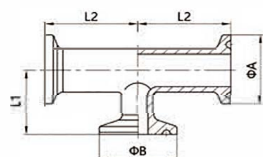

Size	A	L1	B	L2
38-25	50.5	33.7	50.5	82.7
51-25	64.0	41.7	50.5	94.7
51-38	64.0	41.7	50.5	94.7
63.5-25	77.5	48.7	50.5	117.7
63.5-38	77.5	48.7	50.5	117.7
63.5-51	77.5	48.7	64.0	117.7
76-25	91.0	56.7	50.5	122.7
76-38	91.0	56.7	50.5	122.7
76-51	91.0	56.7	64.0	122.7
76-63.5	91.0	56.7	77.5	122.7
101.6-25	119.0	73.8	50.5	165.8
101.6-38	119.0	73.8	50.5	165.8
101.6-51	119.0	73.8	64.0	165.8
101.6-63.5	119.0	73.8	77.5	165.8
101.6-76	119.0	73.8	91.0	165.8
104-25	119.0	73.8	50.5	165.8
104-38	119.0	73.8	50.5	165.8
104-51	119.0	73.8	64.0	165.8
104-63.5	119.0	73.8	77.5	165.8
104-76	119.0	73.8	91.0	165.8