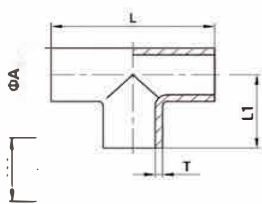

Short Tee

AS.7WWW

Size	A	T	L1	L
1/2"	12.7	1.6	19.05	38.1
3/4"	19.05	1.6	28.58	57.16
1"	25.4	1.6	38.10	76.2
1 1/4"	31.8	1.6	47.70	95.4
1 1/2"	38.1	1.6	57.15	114.3
2"	50.8	1.6	76.20	152.4
2 1/2"	63.5	1.6	95.25	190.5
3"	76.2	1.6	114.30	228.6
4"	101.6	2.0	152.40	304.8
5"	127.0	2.8	190.50	381.0
6"	152.4	2.8	228.60	457.2