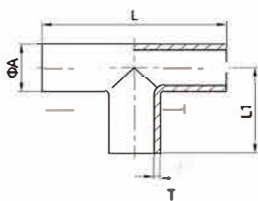

Pulling Tee

A.ES7WWW

Size	A	T	L1	L
1"	25.4	1.65	16	95.2
1 1/2"	38.1	1.65	22	114.4
2"	50.8	1.65	29	152.4
2 1/2"	63.5	1.65	35	152.4
3"	76.2	1.65	41	165.2
4"	101.6	2.11	54	196.8