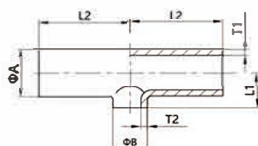

Reducer Pulling Tee

A.RS7WWW

Size	A	T1	B×T2	L2
1.5"-1.0"	38.1	1.65	25.4×1.65	22
2.0"-1.0"	50.8	1.65	25.4×1.65	29
2.0"-1.5"	50.8	1.65	38.1×1.65	29
2.5"-1.0"	63.5	1.65	25.4×1.65	35
2.5"-1.5"	63.5	1.65	38.1×1.65	35
2.5"-2.0"	63.5	1.65	50.8×1.65	35
3.0"-1.5"	76.2	1.65	38.1×1.65	41
3.0"-2.0"	76.2	1.65	50.8×1.65	41
3.0"-2.5"	76.2	1.65	63.5×1.65	41
4.0"-2.0"	101.6	2.11	50.8×1.65	54
4.0"-2.5"	101.6	2.11	63.5×1.65	54
4.0"-3.0"	101.6	2.11	76.2×1.65	54