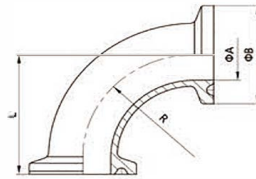

90° Elbow With Straight-End

A.L2WS-90°

Size	A	T	R	L
1/2"	12.7	1.65	19.05	45.0
3/4"	19.05	1.65	28.58	60.0
1"	25.4	1.65	38.10	52.4
1 1/2"	38.1	1.65	57.15	74.6
2"	50.8	1.65	76.20	103.2
2 1/2"	63.5	1.65	95.25	131.8
3"	76.2	1.65	114.30	160.3
4"	101.6	2.11	152.40	211.1
6"	152.4	2.77	228.60	292.1

45° Elbow With Clamp

A.2KMP

Size	A	B	R	L
1/2"	9.4	25.2	19.05	20.60
3/4"	15.75	25.2	28.58	24.54
1"	22.1	50.5	38.10	28.50
1 1/4"	28.45	50.5	47.63	32.43
1 1/2"	34.8	50.5	57.15	36.50
2"	47.5	64.0	76.20	44.45
2 1/2"	60.2	77.5	95.25	52.30
3"	72.9	91.0	114.30	60.30
4"	97.38	119.0	152.40	79.30

90° Elbow With Clamp

A.2CMP

Size	A	B	R	L
1/2"	9.4	25.2	19.05	31.75
3/4"	15.75	25.2	28.58	41.28
1"	22.1	50.5	38.10	50.80
1 1/4"	28.45	50.5	47.63	60.30
1 1/2"	34.8	50.5	57.15	69.90
2"	47.5	64.0	76.20	88.90
2 1/2"	60.2	77.5	95.25	107.95
3"	72.9	91.0	114.30	127.00
4"	97.38	119.0	152.40	168.20