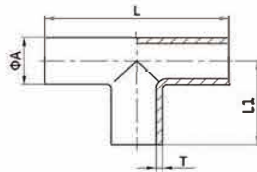

Long Tee

BS.7W

Size	A	T	L1	L
1"	25.4	1.6	65	130
1 1/2"	38.1	1.6	85	170
2"	50.8	1.6	110	220
2 1/2"	63.5	1.6	135	270
3"	76.2	1.6	155	310
4"	101.6	2.0	195	390