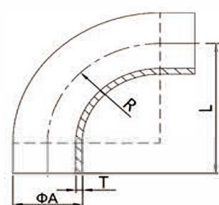

90° Elbow With Straight-End

BS L2WS-90°

Size	A	T	R	L
1"	25.4	1.6	38.10	65
1 1/2"	38.1	1.6	57.15	85
2"	50.8	1.6	76.20	110
2 1/2"	63.5	1.6	95.25	135
3"	76.2	1.6	114.30	155
4"	101.6	2.0	152.40	195