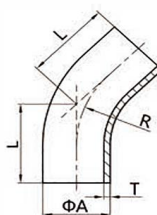

45° Elbow With Straight-End

II.L2WS-45°

Size	A	T	R	L
Ø25	25.4	1.5	33.5	30.2
Ø38	31.8	1.5	48.5	41.3
Ø51	50.8	1.5	60.5	58.7
Ø63	63.5	2.0	83.5	76.2
Ø76	76.2	2.0	88.5	93.7
Ø102	106.0	2.0	127.0	122.2