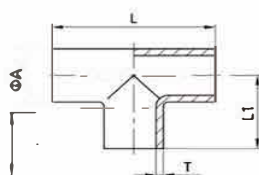

Short Tee

BS.7WWW

Size	A	T	L1	L
1"	25.4	1.6	43.5	87
1 1/2"	38.1	1.6	63.5	127
2"	50.8	1.6	88.5	177
2 1/2"	63.5	1.6	113.5	227
3"	76.2	1.6	133.5	267
4"	101.6	2.0	173.5	347