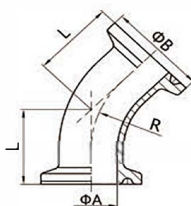

45° Elbow With Clamp

II.2KMP-45°

Size	A	B	R	L
Ø25	22.4	50.5	33.5	34.9
Ø32	28.8	50.5	38.0	36.7
Ø38	35.1	50.5	48.5	41.4
Ø51	47.8	64.0	60.5	46.1
Ø63	59.5	77.5	83.5	55.6
Ø76	72.2	91.0	88.5	57.7
Ø89	85.0	106.0	103.5	63.9
Ø102	97.6	119.0	127.0	73.6