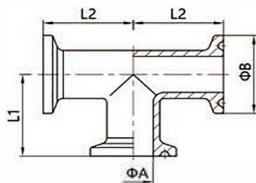

Short Tee With Clamp

II.7MMMP

Size	A	B	L1	L2
Φ25	22.4	50.5	54.5	109.0
Φ32	28.8	50.5	59.0	118.0
Φ38	35.1	50.5	69.5	139.0
Φ51	47.8	64.0	81.5	163.0
Φ63	59.5	77.5	88.5	177.0
Φ76	72.2	91.0	98.0	196.0
Φ89	85.0	106.0	107.0	214.0
Φ102	97.6	119.0	121.0	242.0