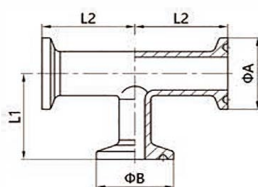

Reducer Tee With Clamp

A.L7RMP

Size	A	B	L1	L2
1.5"-1.0"	50.5	50.5	66.68	69.85
2.0"-1.0"	64.0	50.5	73.00	88.90
2.0"-1.5"	64.0	50.5	76.20	88.90
2.5"-1.5"	77.5	50.5	82.55	88.90
2.5"-2.0"	77.5	64.0	95.25	88.90
3.0"-1.5"	91.0	50.5	88.90	95.25
3.0"-2.0"	91.0	64.0	101.60	95.25
3.0"-2.5"	91.0	77.5	92.25	95.25
4.0"-2.0"	119.0	64.0	114.30	114.20
4.0"-2.5"	119.0	77.5	107.95	114.20
4.0"-3.0"	119.0	91.0	107.95	114.20