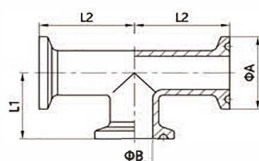

Pulling Tee With Clamp

S.7RMP

Size	A	B	L1	L2
25	50.5	22.5	27.7	67.7
32	50.5	29.5	31.7	74.7
38	50.5	35.5	33.7	82.7
51	64.0	48.5	41.7	94.7
63.5	77.5	60.5	48.7	117.7
76	91.0	72.9	56.7	127.7
101.6	119.0	97.6	73.8	165.8
104	119.0	100.0	73.8	165.8