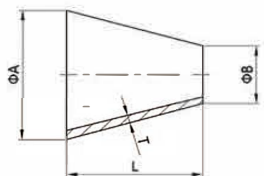

Concentric Reducer

AS. L31

Size	A	T	B	L
0.75"-0.50"	19.1	1.6	12.7	19.1
1.00"-0.50"	25.4	1.6	12.7	25.4
1.00"-0.75"	25.4	1.6	19.1	25.4
1.25"-0.75"	31.8	1.6	19.1	31.8
1.25"-1.00"	31.8	1.6	25.4	31.8
1.50"-0.75"	38.1	1.6	19.1	38.1
1.50"-1.00"	38.1	1.6	25.4	38.1
2.00"-0.50"	50.8	1.6	12.7	50.8
2.00"-0.75"	50.8	1.6	19.1	50.8
2.00"-1.00"	50.8	1.6	25.4	50.8
2.00"-1.25"	50.8	1.6	31.8	50.8
2.00"-1.50"	50.8	1.6	38.1	50.8
2.50"-1.00"	63.5	1.6	25.4	63.5
2.50"-1.25"	63.5	1.6	31.8	63.5
2.50"-1.50"	63.5	1.6	38.1	63.5
2.50"-2.00"	63.5	1.6	50.8	63.5
3.00"-1.00"	76.2	1.6	25.4	76.2
3.00"-1.25"	76.2	1.6	31.8	76.2
3.00"-1.50"	76.2	1.6	38.1	76.2
3.00"-2.00"	76.2	1.6	50.8	76.2
3.00"-2.50"	76.2	1.6	63.5	76.2
4.00"-1.00"	101.6	2.0	25.4	101.6
4.00"-1.25"	101.6	2.0	31.8	101.6
4.00"-1.50"	101.6	2.0	38.1	101.6
4.00"-2.00"	101.6	2.0	50.8	101.6
4.00"-2.50"	101.6	2.0	63.5	101.6
4.00"-3.00"	101.6	2.0	76.2	101.6