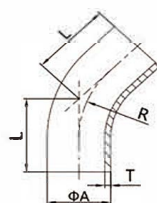

45° Elbow With Straight-End

BS.L2WS-45°