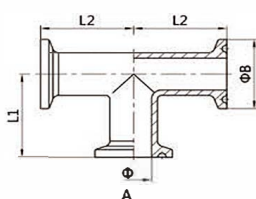

Long Tee With Clamp

II.7MP

Size	A	B	L1	L2
Φ25	22.4	50.5	54.5	109.0
Φ32	28.8	50.5	59.0	118.0
Φ38	35.1	50.5	69.5	139.0
Φ51	47.8	64.0	81.5	163.0
Φ63	59.5	77.5	104.5	209.0
Φ76	72.2	91.0	109.5	219.0
Φ89	85.0	106.0	124.5	249.0
Φ102	97.6	119.0	148.0	296.0