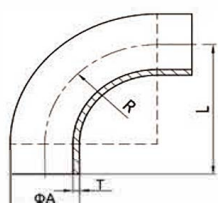

90° Elbow Without Straight-End

AS.2WK-90°

Size	A	T	R	L
1/2"	12.7	1.6	19.05	19.05
3/4"	19.05	1.6	28.58	28.58
1"	25.4	1.6	38.10	38.10
1 1/4"	31.8	1.6	47.70	47.63
1 1/2"	38.1	1.6	57.15	57.15
2"	50.8	1.6	76.20	76.20
2 1/2"	63.5	1.6	95.25	95.25
3"	76.2	1.6	114.30	114.30
4"	101.6	2.0	152.40	152.40
5"	127.0	2.8	190.50	190.50
6"	152.4	2.8	228.60	228.60

90° Elbow With Straight-End

AS.L2WS-90°

Size	A	T	R	L
1/2"	12.7	1.6	19.05	49.1
3/4"	19.05	1.6	28.58	58.6
1"	25.4	1.6	38.10	68.1
1 1/4"	31.8	1.6	47.70	77.7
1 1/2"	38.1	1.6	57.15	87.0
2"	50.8	1.6	76.20	106.2
2 1/2"	63.5	1.6	95.25	125.0
3"	76.2	1.6	114.30	144.3
4"	101.6	2.0	152.40	182.4
5"	127.0	2.8	190.50	230.5
6"	152.4	2.8	228.60	268.6