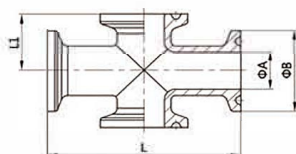

Pulling Cross With Clamp

A.ES9MP

Size	A	L1	B	L
1"	22.1	28.7	50.5	120.6
1 1/2"	34.8	34.7	50.5	139.8
2"	47.5	41.7	64.0	177.8
2 1/2"	60.2	47.7	77.5	177.8
3"	72.9	53.7	91.0	190.6
4"	97.38	69.8	119.0	228.4