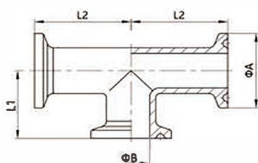

Long Tee With Clamp

A.7MP

Size	A	B	L1	L2
1/2"	25.2	9.4	50.8	50.8
3/4"	25.2	15.75	60.3	60.3
1"	50.5	22.1	60.3	60.3
1 1/4"	50.5	28.45	63.5	63.5
1 1/2"	50.5	34.8	69.9	69.9
2"	60.4	47.5	88.9	88.9
2 1/2"	77.5	60.2	88.9	88.9
3"	91.0	72.9	95.3	95.3
4"	119.0	97.38	114.2	114.2