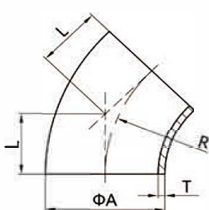

45° Elbow Without Straight-End

II.2WK-45°

Size	A	T	R	L
Ø12.7	12.7	1.5	19.1	19.1
Ø19.1	19.1	1.5	28.5	28.5
Ø25	25.4	1.5	33.5	33.5
Ø32	31.8	1.5	38.0	38.0
Ø38	38.1	1.5	48.5	48.5
Ø45	45.0	1.5	54.0	54.0
Ø51	50.8	1.5	60.5	60.5
Ø57	57.0	1.5	68.0	68.0
Ø63	63.5	2.0	83.5	83.5
Ø76	76.2	2.0	88.5	88.5
Ø89	89.0	2.0	103.5	103.5
Ø102	101.6	2.0	127.0	127.0